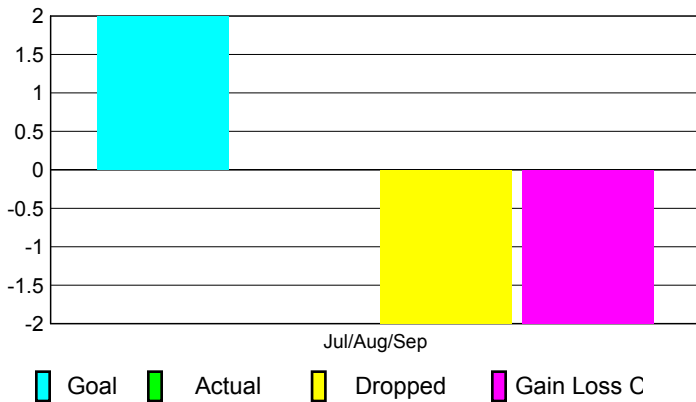

2010-2011 GMT Reports for District (or Undistricted) **District LA 5**

GMT: **Mr. Edisson Karnopp**

Location: **BRAZIL**

GMT CA: **3**

CLUBS

Club Results
2010-2011

Clubs
2009-2010

Month	New Club Goal	Actual New Clubs	Actual Dropped Clubs	Gain/Loss of Clubs	Gain/Loss of Clubs
Jul/Aug/Sep	2	0	-2	-2	0
Totals	2	0	-2	-2	0

Club Results 2010-2011

Goal, New, Dropped, Gain/Loss

Comparison of Club Gain/Loss

Current Year Compared to the Previous Year

YTD Status Quo Clubs 2010-2011

Status Quo Clubs Compared to Status Quo Members

MEMBERSHIP

Membership Results
2010-2011

Membership
2009-2010

Month	Net Memb Goal	Actual New Memb	Actual Dropped Memb	Gain/Loss of Memb	Gain/Loss of Memb
Jul/Aug/Sep	48	36	-60	-24	-30
Totals	48	36	-60	-24	-30

Membership Results 2010-2011