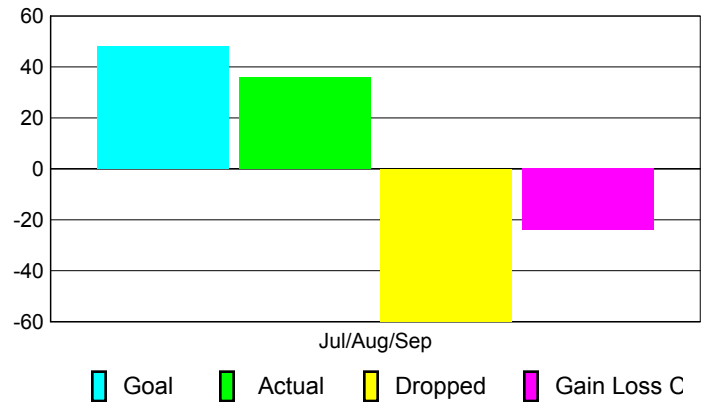

Membership Results 2010-2011

Goal, New, Dropped, Gain/Loss