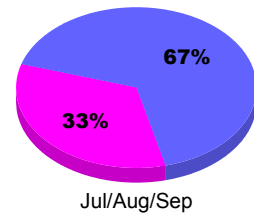

Membership Results
2010-2011

Membership
2009-2010

Month	Net Memb Goal	Actual New Memb	Actual Dropped Memb	Gain/Loss of Memb	Gain/Loss of Memb
Jul/Aug/Sep	48	36	-60	-24	-30
Totals	48	36	-60	-24	-30

Membership Results 2010-2011

Goal, New, Dropped, Gain/Loss

Comparison of Membership Gain/Loss

Current Year Compared to the Previous Year

Gender Comparison 2010-2011

■ Male ■ Female